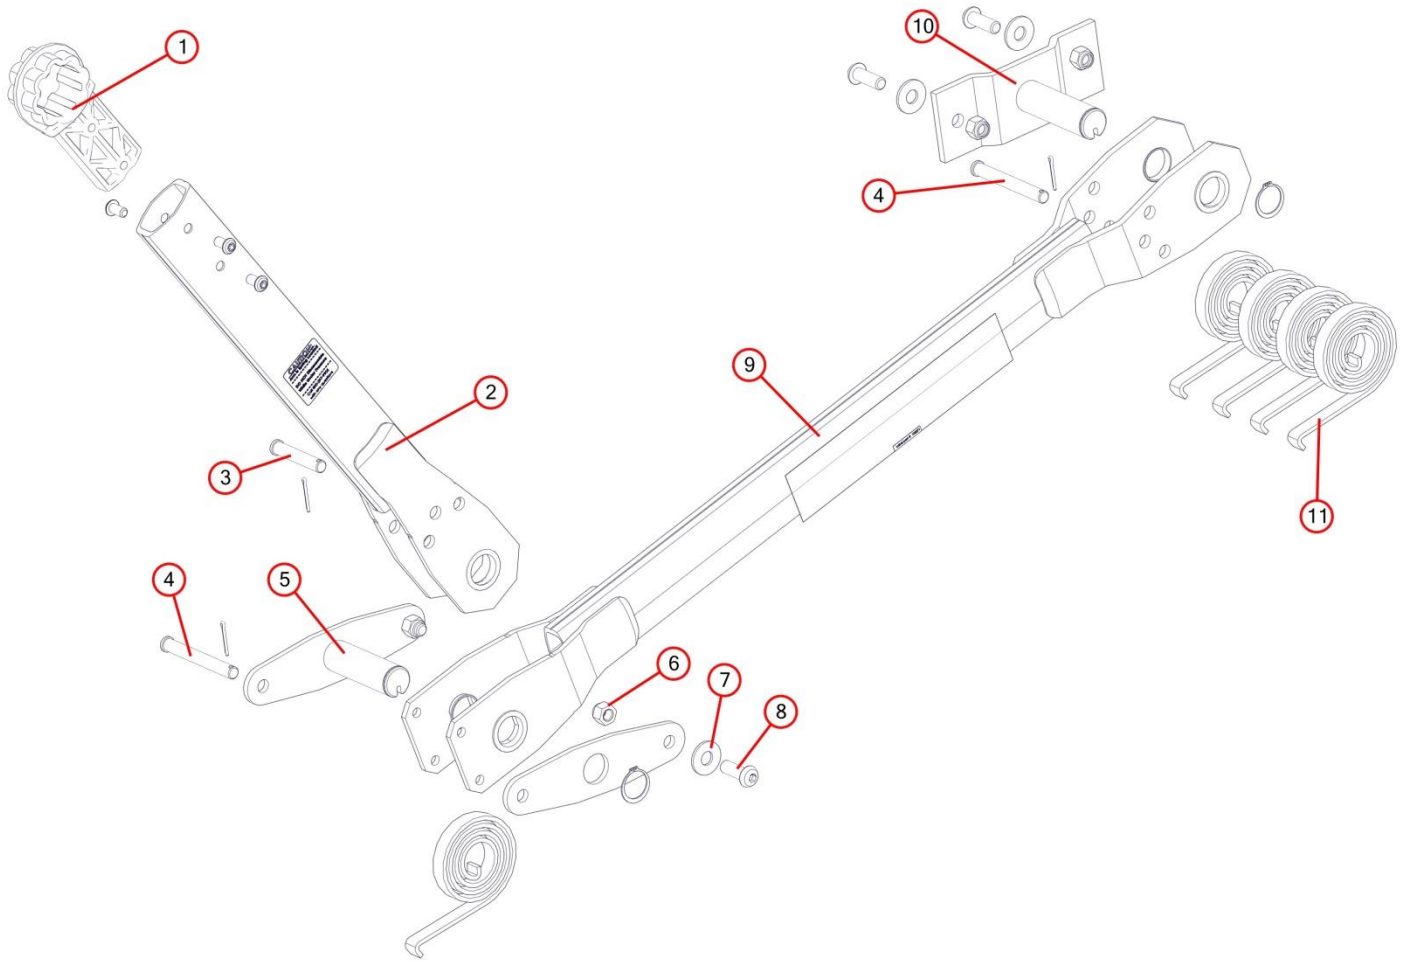

101268L Pivot, Assembled Rear Arm for 38206 Rite-Lock Power Arm Kit

Bom ID	Part#	Description	qty
Ref	101268L	Pivot, Assembled Rear Arm for 38206 Rite-Lock Power Arm Kit	1
1	101742	Bushing, One Piece Rear Upper Arm Bushing (50/box)	1
2	101855	Pivot Tube, Raw Upper Tube For Dual Arm W/Bolt in upper bushing	1
3	18510	Pin, 1/2" x 2-3/4" Clevis	1
4	18560	Pin, 1/2 x 4 1/8 Special Clevis	2
5	47960	Bracket, 3 Sp Knuckle pin w/ stop plate for SS pvt, mtr end	1
6	18631	Nut, 1/2" Nylock Nut	4
7	18412	Washer, 1/2" Flat Zinc	4
8	18295	Bolt, 1/2" x 1 1/2" Button Head Bolt	4
9	48440	Pivot Tube, Base Arm for External Pivot Retro fit Kit on Grain Trailers	1
10	46350	Pivot, Assembly. 4-Spr. UB Pivot w/o Tube-passenger	1
11	47230	Spring, Spiral Torsion Spring 1 1/4	5