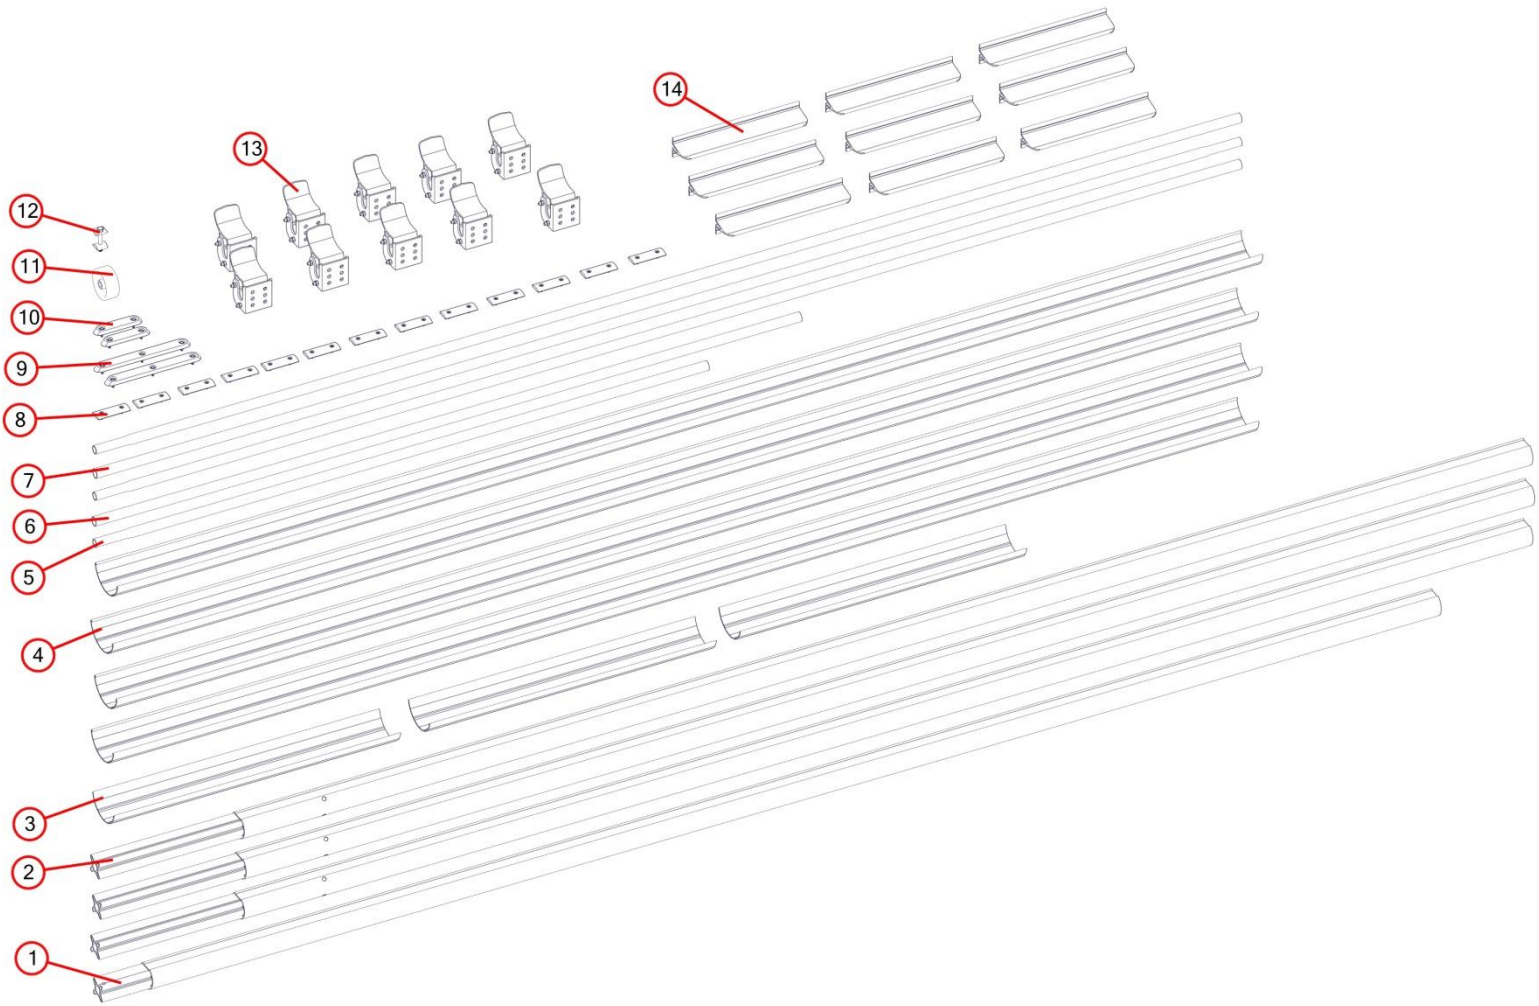

TSX1500R Rite Lock Power Arm Kit, Right Stow, Dual Arm External Pivot w/RF & Plug

Bom ID	Part#	Description	qty
Ref	101578L	Rite Lock Power Arm Kit, Dual Arm External Pivot w/RF & Plug (No Mts) SN:TS	1
1	10210	Gear Motor, Tarp Stretcher w/5 Year Warranty 24V - S/N: TS	1
2	101267L	Pivot, Assy Front Arm for 38206 Power Kits	1
3	36940	Axle Adapter for 2" Axle, 21" Extrusion Tube 2" OD - 1"ID	1
4	12760	Plug Set, Sureflex Dual Conductor	1
5	102615	Electric Kit, Rite Touch With 6 gauge with TSCM and RF 24 volt	1
6	101268L	Pivot, Assembled Rear Arm for 38206 Rite-Lock Power Arm Kit	1

102563 Axle Kit, 3" W/Ridge Pole for 41-48' Trailers

Bom ID	Part#	Description	qty
Ref	102563	Axle Kit, 3" W/Ridge Pole for 41-48' Trailers (B1-102558 & B2-102549)	1
1	102034	Axle, Front Section for 3" Axle Kit (Full Length)	1
2	102292	Axle, 3" Center Section Axle Kit (Full Length)	3
3	102271	Extrusion, 4" Ridge Pole Splice -61225 cut to 36"	3
4	61227	Extrusion, 4" Ridge Pole (144")	4
5	102282	Rod, 101815 Steel Tarp Securing Rod cut to 77" W/ Swedge	1
6	102305	Rod, 101815 Steel Tarp Securing Rod cut to 88 3/4" No Swedge	1
7	101815	Steel Tubing, 1.125Dx16 ga x 12' Rnd Galv W/Swedge on end	3
8	37830	Clip, Tarp Clip w/ hardware for Side-to-Side Axle	13
9	37510	Guard, 12" Plastic Rub -Each-	2
10	37500	Guard, 6" Plastic Rub -Each-	2
11	102033	Bungee Cap, 3" Axle Cap with Screws	1
12	102038	Hardware, Shim Kit for 3" Side to Side Axle	1
13	36730	Bracket, Tarp Stop w/Bracket for Side-to-Side System	10
14	102554	Locking Lip, 61113 3" locking lip Cut to 15 7/8" Long	9

103712 Bow, Composite Bow with Mounting Brackets

Bom ID	Part#	Description	qty
Ref	103712	Bow, Composite Bow with Mounting Brackets	1
1	103704	Bracket, Adjustable Socket Style Mount for Composite Bow	2
2	102924	Bow, Fiber Reinforced Flexible (U-Shape)	1