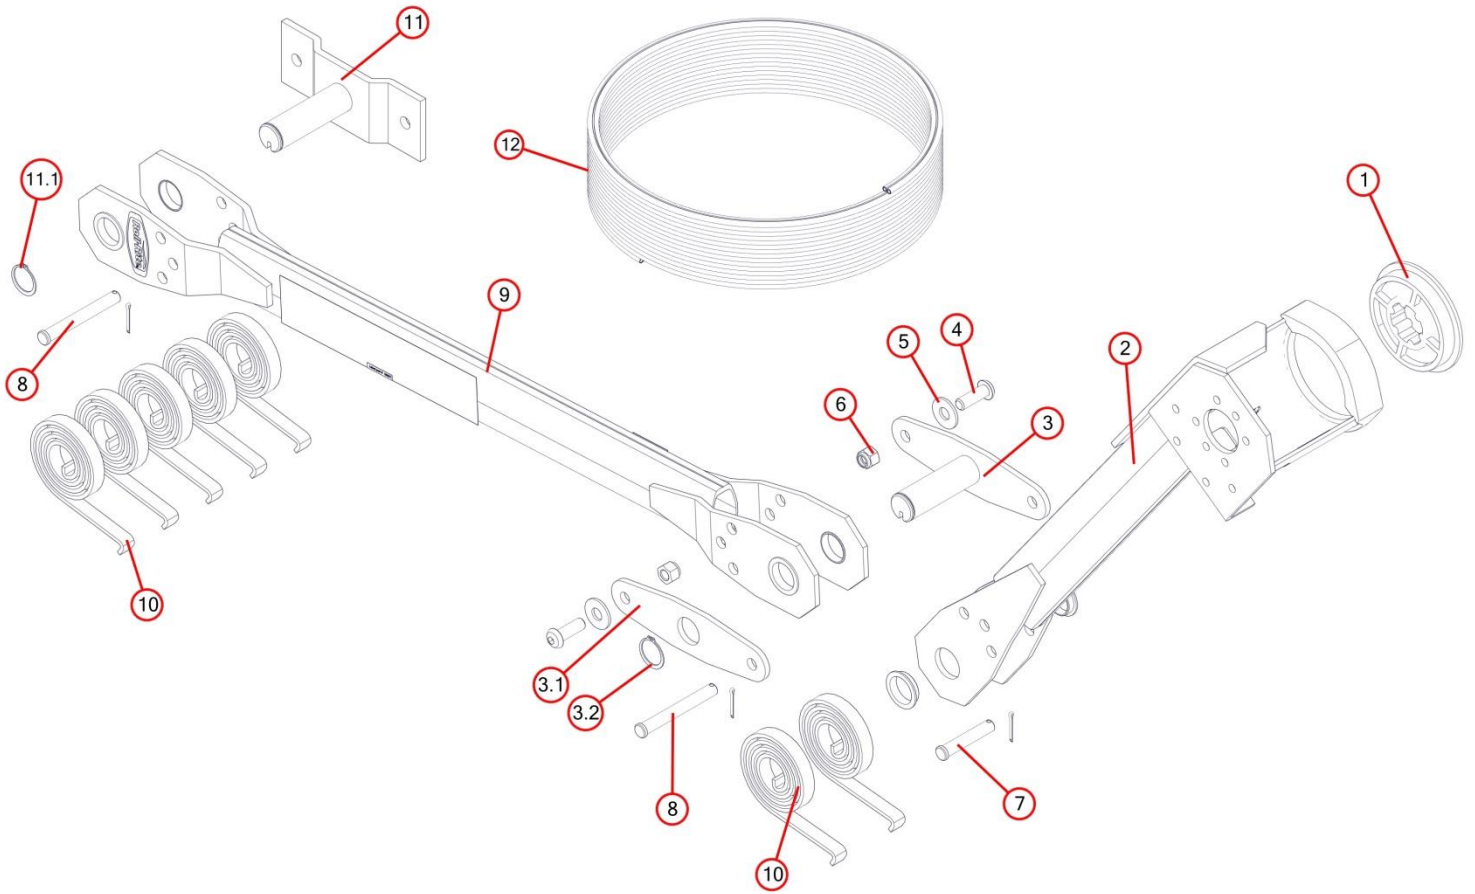

101267L Pivot, Assy Front Arm for 38206 Power Kits

Bom ID	Part#	Description	qty
Ref	101267L	Pivot, Assy Front Arm for 38206 Power Kits	1
1	37590	Bushing, Axle Stabilizer for 3694 Conversion Adapt	1
2	48890	Pivot Tube, Long upper pvt arm for TT SS-16"-	1
3	47960	Bracket, 3 Sp Knuckle pin w/ stop plate for SS pvt, mtr end	1
3.1	47962	Plate, Knuckle Pin Plate w/o Pin (Double Ended, Al)	1
3.2	47000	Snap Ring, 1 1/4" External for Pivot Pin	1
4	18295	Bolt, 1/2" x 1 1/2" Button Head Bolt	2
5	18412	Washer, 1/2" Flat Zinc	2
6	18631	Nut, 1/2" Nylock Nut	2
7	18510	Pin, 1/2" x 2-3/4" Clevis	1
8	18560	Pin, 1/2 x 4 1/8 Special Clevis	2
9	48440	Pivot Tube, Base Arm for External Pivot Retro fit Kit on Grain Trailers	1
10	47230	Spring, Spiral Torsion Spring 1 1/4	7
11	45350	Pivot Pin, 5-Spring	1
11.1	47000	Snap Ring, 1 1/4" External for Pivot Pin	1
12	11335	Wire, 6 ga. Dual Conductor -35ft-	1