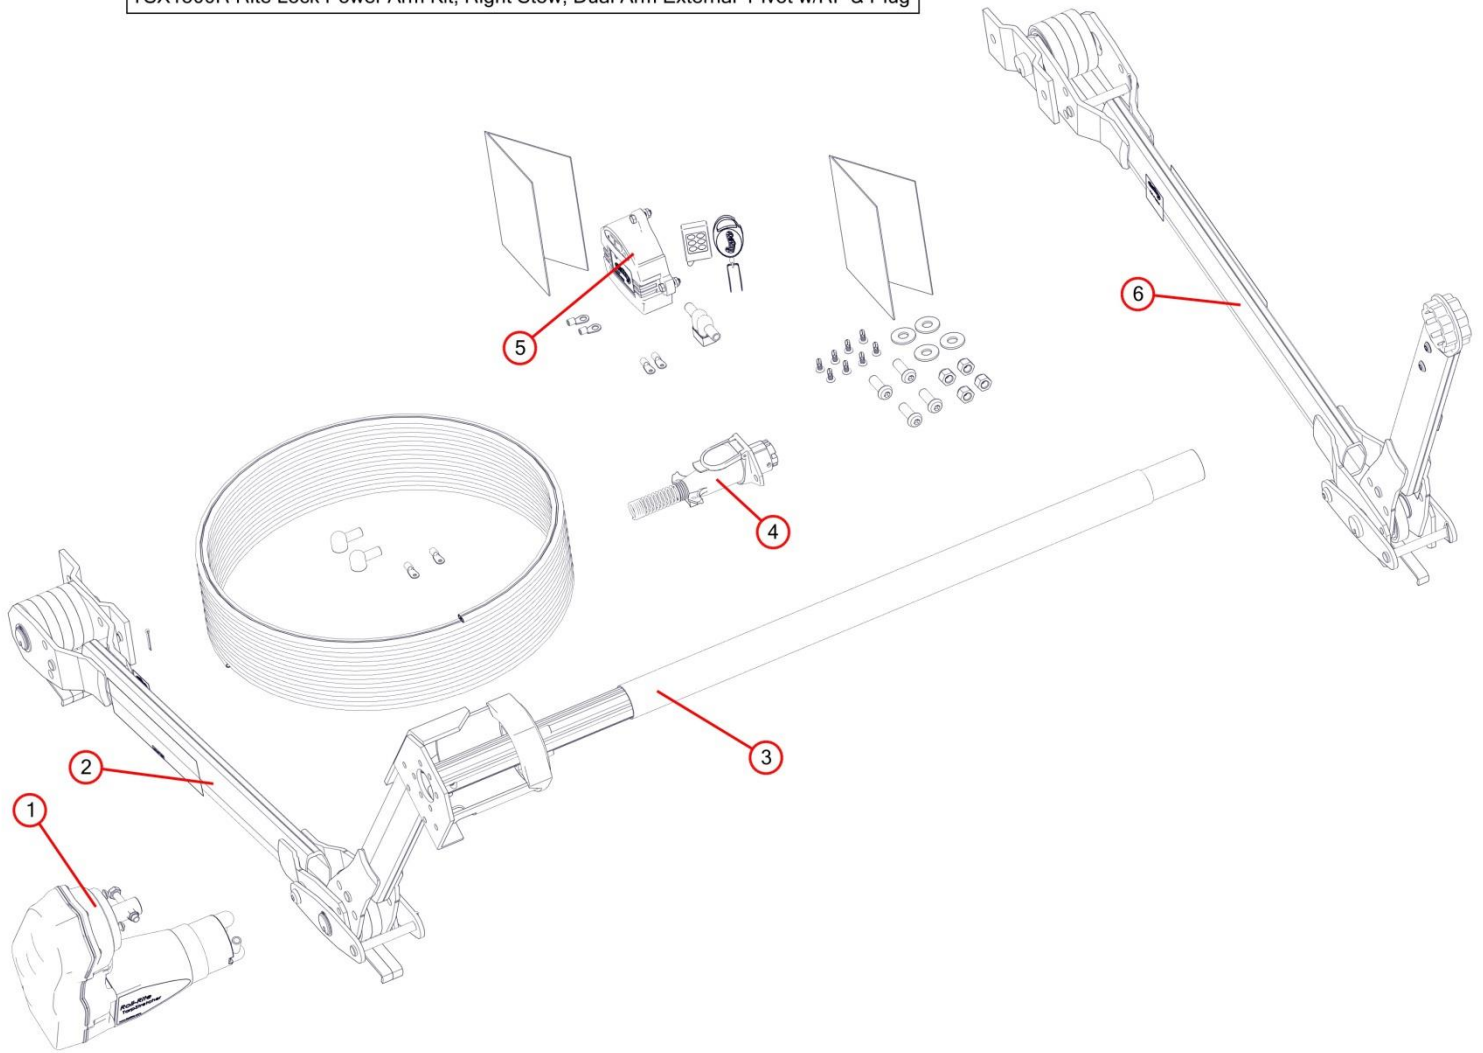

TSX1500R Rite Lock Power Arm Kit, Right Stow, Dual Arm External Pivot w/RF & Plug

Bom ID	Part#	Description	qty
Ref	101578L	Rite Lock Power Arm Kit, Dual Arm External Pivot w/RF & Plug (No Mts) SN:TS	1
1	10210	Gear Motor, Tarp Stretcher w/5 Year Warranty 24V - S/N: TS	1
2	101267L	Pivot, Assy Front Arm for 38206 Power Kits	1
3	36940	Axle Adapter for 2" Axle, 21" Extrusion Tube 2" OD - 1"ID	1
4	12760	Plug Set, Sureflex Dual Conductor	1
5	102615	Electric Kit, Rite Touch With 6 gauge with TSCM and RF 24 volt	1
6	101268L	Pivot, Assembled Rear Arm for 38206 Rite-Lock Power Arm Kit	1

102563 Axle Kit, 3" W/Ridge Pole for 41-48' Trailers

Bom ID	Part#	Description	qty
Ref	102563	Axle Kit, 3" W/Ridge Pole for 41-48' Trailers (B1-102558 & B2-102549)	1
1	102034	Axle, Front Section for 3" Axle Kit (Full Length)	1
2	102292	Axle, 3" Center Section Axle Kit (Full Length)	3
3	102271	Extrusion, 4" Ridge Pole Splice -61225 cut to 36"	3
4	61227	Extrusion, 4" Ridge Pole (144")	4
5	102282	Rod, 101815 Steel Tarp Securing Rod cut to 77" W/ Swedge	1
6	102305	Rod, 101815 Steel Tarp Securing Rod cut to 88 3/4" No Swedge	1
7	101815	Steel Tubing, 1.125Dx16 ga x 12' Rnd Galv W/Swedge on end	3
8	37830	Clip, Tarp Clip w/ hardware for Side-to-Side Axle	13
9	37510	Guard, 12" Plastic Rub -Each-	2
10	37500	Guard, 6" Plastic Rub -Each-	2
11	102033	Bungee Cap, 3" Axle Cap with Screws	1
12	102038	Hardware, Shim Kit for 3" Side to Side Axle	1
13	36730	Bracket, Tarp Stop w/Bracket for Side-to-Side System	10
14	102554	Locking Lip, 61113 3" locking lip Cut to 15 7/8" Long	9

103712 Bow, Composite Bow with Mounting Brackets

Bom ID	Part#	Description	qty
Ref	103712	Bow, Composite Bow with Mounting Brackets	1
1	103704	Bracket, Adjustable Socket Style Mount for Composite Bow	2
2	102924	Bow, Fiber Reinforced Flexible (U-Shape)	1